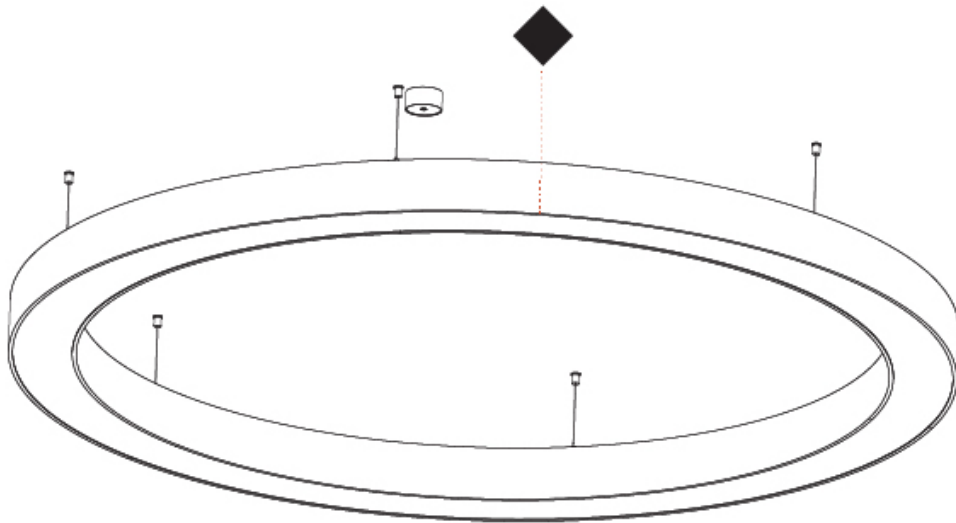

A30235-

PROJECT	_____
TYPE	_____
SPECIFIER	_____
QUANTITY	_____
DATE	_____

A