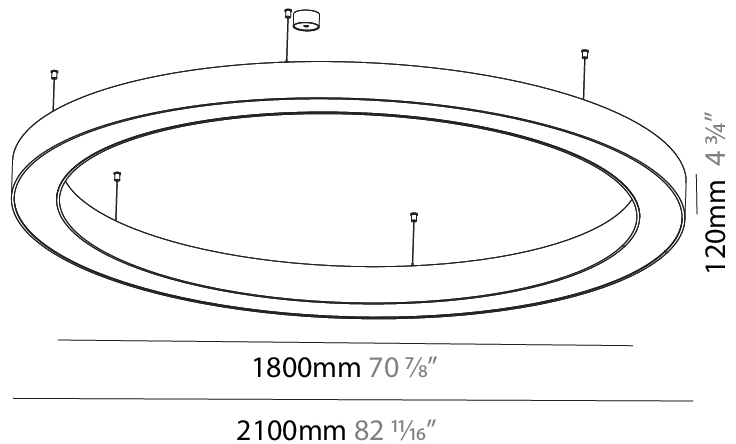

GENERAL

Series: Glorious
Subseries: Glorious
Brand: Prolicht
Division: Architectural
Mounting Type: Suspension
Mounting Location: Ceiling
Subcategory: Ambient

PHYSICAL

Shape: Round
Diameter (mm): 2100
Diameter (in): 82 11/16
Height (mm): 120
Height (in): 4 3/4
Max. Overall Height (mm): 2120
Max. Overall Height (in): 83 7/16
Light Distribution: Direct / Indirect
Weight (kg): 26.817
Weight (lbs): 59.12
Diffuser: PMMA - Opal
Fixture Finish: SSR / BKV / CWI / CRY / HAB / UFT / ITA / RUA / FTG / MYG / LOD / PUS / FRO / FUP / KIA / POP / BLS / SPG / MEY / GOH / GUM / CHC / COM / ABZ / JAG / OBR / MOS / ROR
Fixture Material: Aluminum

ELECTRICAL

Lamp Type: LED (Zhaga Standard)
Input Wattage (W): 165
Total Output Wattage (W): 132 / 105.6 (3500K)
Dimming: Non-Dimming / Phase Dimming (120Vac only) / 0-10V Dimming
Driver Included: Yes
Driver Location: Integrated
Driver Type: Constant Current - 120 / 277Vac
Driver Class: Class 2
Input Voltage (V): 120 - 277
Constant Current (MA): 350 / 700/600 (3500K)

LED

Color Temperature (°K): 3000 / 3500 / 4000
Max. Delivered Lumen (lm): 9690 / 10035 / 10240 Direct / 7670 / 7938 / 8100 Indirect
CRI: >80 CRI
Efficiency (%): 70
Lamp Life (hrs): 50000

OPTICAL

RATINGS AND CERTIFICATIONS

Certified By: Certified for North American Standards
IP rating: IP20

PROJECT
TYPE
SPECIFIER
QUANTITY
DATE