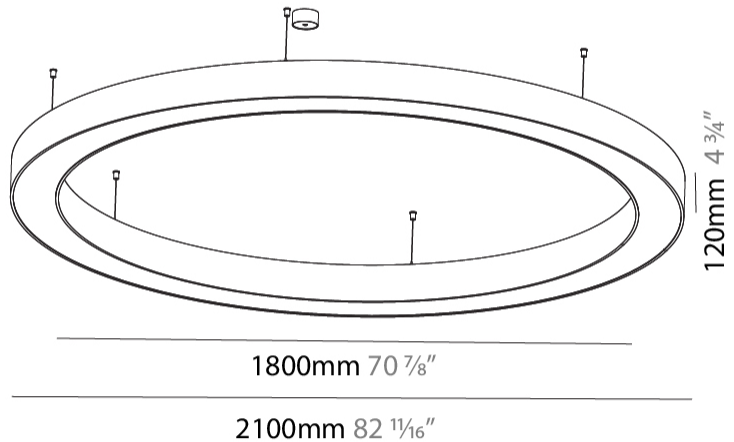

GENERAL

Series: Glorious
Subseries: Glorious
Brand: Prolight
Division: Architectural
Mounting Type: Suspension
Mounting Location: Ceiling
Subcategory: Ambient

PHYSICAL

Shape: Round
Diameter (mm): 2100
Diameter (in): 82 11/16
Height (mm): 120
Height (in): 4 3/4
Max. Overall Height (mm): 2120
Max. Overall Height (in): 83 7/16
Light Distribution: Direct
Weight (kg): 25.9
Weight (lbs): 56.98
Diffuser: PMMA - Opal or Micro-Prism
Fixture Finish: SSR / BKV / CWI / CRY / HAB / UFT / ITA / RUA / FTG / MYG / LOD / PUS / FRO / FUP / KIA / POP / BLS / SPG / MEY / GOH / GUM / CHC / COM / ABZ / JAG / OBR / MOS / ROR
Fixture Material: Aluminum

ELECTRICAL

Lamp Type: LED (Zhaga Standard)
Input Wattage (W): 105
Total Output Wattage (W): 84 / 67.2 (3500K)
Dimming: Non-Dimming / Phase Dimming (120Vac only) / 0-10V Dimming
Driver Included: Yes
Driver Location: Integrated
Driver Type: Constant Current
Driver Class: Class 2
Input Voltage (V): 120 - 277
Constant Current (MA): 350 / 700 (3500K)

LED

Color Temperature (°K): 3000 / 3500 / 4000
Max. Delivered Lumen (lm): 9690 / 10035 / 10240
CRI: >80 CRI
Efficiency (%): 65
Lamp Life (hrs): 50000

OPTICAL

RATINGS AND CERTIFICATIONS

Certified By: Certified for North American Standards
IP rating: IP20